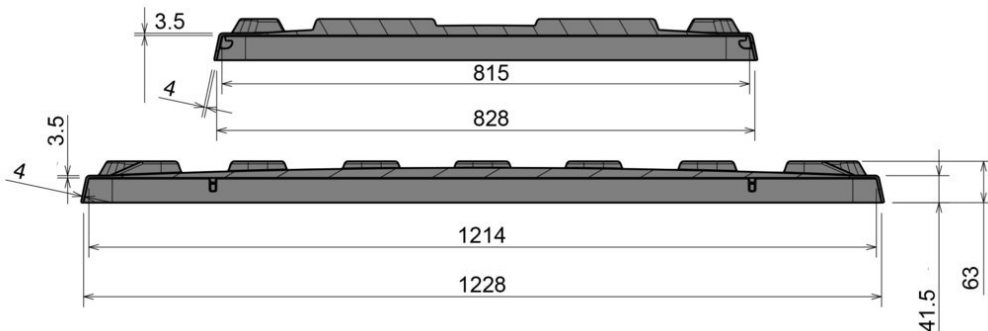

Lid for CB1 pallet box

1200 x 800 mm

Art.-Nr.: 83370810

Technical data

External Dimensions (mm)	1236 x 836 x 63
Weight (kg)	4.7 kg
Material	PE
Nesting Height (mm)	25

Characteristics

Colour: basalt grey
Stackable
Temperature stability: -30°C to +40°C, briefly up to +90°C

Options

Data window

Loading quantities (Pcs / Approximate amount)

On request

Labelling

Hot stamping of letters and logos on request, depending on quantity. Position on long side.

*1 All technical data include characteristic features, which have been tested under specially defined conditions. Varying data may result from different conditions of usage such as loading method, prevailing temperature and length of storage time. All data and specified information are subject to change without notice. Our service team is pleased to be at your disposal to check the special requirements of your individual application.