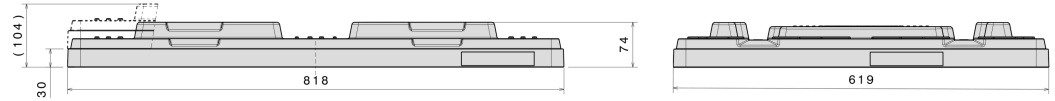

Pallet lid 800 x 600 mm

Art.-Nr.: 83592213

Technical data

External Dimensions (mm)	818 x 619 x 74	Internal Dimensions (mm)	811 x 612
Weight (kg)	2.8 kg		
Material	PE		
Nesting Height (mm)	30		

Characteristics

Colour:	black
Stackable	
Temperature stability:	-30 °C to +40 °C, briefly up to +90 °C

Options

-

Loading quantities (Pcs / Approximate amount)

Guideline: 30 lids per pallet. Exact loading quantities on request.

Labelling

Hot stamping of letters and logos on request, depending on quantity. Position on long side.

*1 All technical data include characteristic features, which have been tested under specially defined conditions. Varying data may result from different conditions of usage such as loading method, prevailing temperature and length of storage time. All data and specified information are subject to change without notice. Our service team is pleased to be at your disposal to check the special requirements of your individual application.