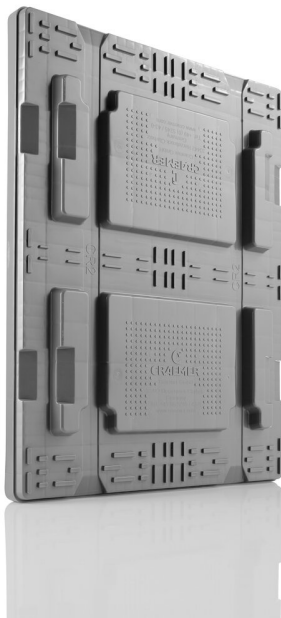

Pallet lid 800 x 600 mm

Art.-Nr.: 83599802

Technical data

External Dimensions (mm)	818 x 619 x 74	Internal Dimensions (mm)	811 x 612
Weight (kg)	2.8 kg		
Material	PE		
Nesting Height (mm)	30		

Characteristics

Options

CR2 Version	-
Colour:	basaltgrey
Stackable	
Temperature stability:	-30 °C to +40 °C, briefly up to +90 °C

Loading quantities (Pcs / Approximate amount)

Guideline: 30 lids per pallet. Exact loading quantities on request.

Labelling

Hot stamping of letters and logos on request, depending on quantity. Position on long side.

*1 All technical data include characteristic features, which have been tested under specially defined conditions. Varying data may result from different conditions of usage such as loading method, prevailing temperature and length of storage time. All data and specified information are subject to change without notice. Our service team is pleased to be at your disposal to check the special requirements of your individual application.