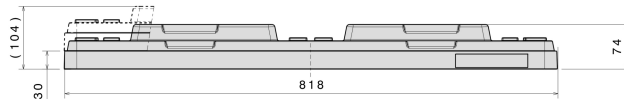

Pallet lid 800 x 600 mm

Art.-Nr.: 83599802

Technical data

External Dimensions (mm)	818 x 619 x 74	Internal Dimensions (mm)	811 x 612
Weight (kg)	2.8 kg		
Material	PE		
Nesting Height (mm)	30		

Characteristics

Options

CR2 Version	-
Colour:	basaltgrey
Stackable	
Temperature stability:	-30 °C to +40 °C, briefly up to +90 °C

Loading quantities (Pcs / Approximate amount)

Guideline: 30 lids per pallet. Exact loading quantities on request.

Labelling

Hot stamping of letters and logos on request, depending on quantity. Position on long side.

*1 All technical data include characteristic features, which have been tested under specially defined conditions. Varying data may result from different conditions of usage such as loading method, prevailing temperature and length of storage time. All data and specified information are subject to change without notice. Our service team is pleased to be at your disposal to check the special requirements of your individual application.