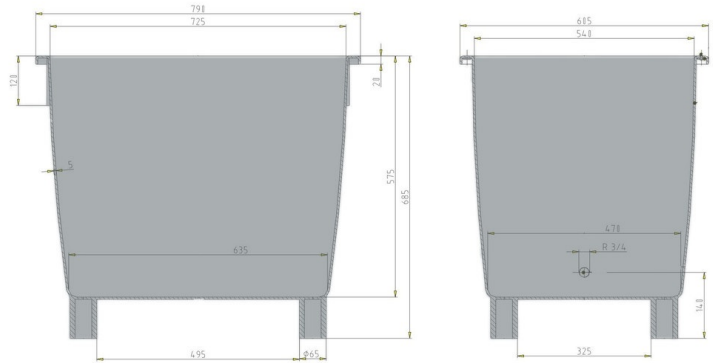

## Universal container / Grit bin

400 l

Art.-Nr.: 81025850

Technical data	
External Dimensions (mm)	790 x 605 x 685 / with lid 775 mm
Weight (kg)	13.5 kg
Volume (l)	210 l
Material	PE
Load capacity (kg)	<div style="display: flex; justify-content: space-around;"> <div style="text-align: center;">  <b>Holding Capacity</b> 210 kg         </div> <div style="text-align: center;">  <b>Extra Load</b> 270 kg         </div> </div>
Stacking height (mm)	<div style="display: flex; justify-content: space-around;"> <div style="text-align: center;">  <b>When nested</b> 115 mm         </div> <div style="text-align: center;">  <b>When stacked</b> 660 mm         </div> </div>
Characteristics	Options
Colour: basalt grey 4 feet, galvanised bars Nestable, stackable with lid For temperatures ranging from -30 °C to +40 °C, briefly up to +90 °C Accessible with forklift and lift truck Overhanging lid edge to prevent water ingress Turn lock or locking device (Padlock in addition to locking device possible)	-
Loading quantities (Pcs / Approximate amount)	
On request	
Labelling	
Customised printing and numbering available on request depending on quantity. Position upon consultation.	