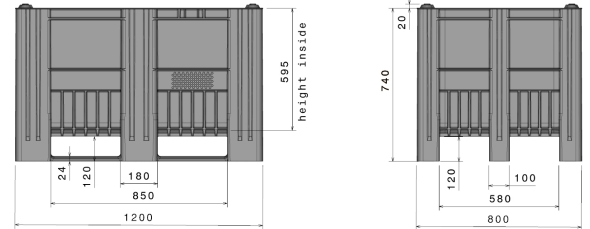

# CB1

47.2 x 31.5 x 29.1" / 124 gal

Art.-Nr.: 83381700

## Technical Data\*1

External Dimensions	47.2 x 31.5 x 29.1" (1200 x 800 x 740 mm)	Internal Dimensions	43.9 x 28.1 x 23.4" (1115 x 715 x 595 mm)
Weight (lbs)	76.1 lbs	Volume	125 gal
Material*2	PE		

Load capacity (lbs)	 <b>Extra Load</b> 11000 lbs	 <b>Holding Capacity</b> 1550 lbs	 <b>Dynamic Load</b> 2650 lbs
---------------------	--	---	---

## Characteristics Options

<p>Color: light brown</p> <p>Manufactured in one piece</p> <p>Runners: 3, unwelded</p> <p>Stackable</p> <p>Temperature stability: -22°F to +104°F, briefly up to +194°F</p> <p>Resistant to most chemicals and cleaning agents</p> <p>Food-safe. HACCP compliant</p> <p>Container is based on DIN EN 13626 and DIN EN ISO 12048</p>	<p>Lid</p> <p>Transponder (RFID)</p>
---	--------------------------------------