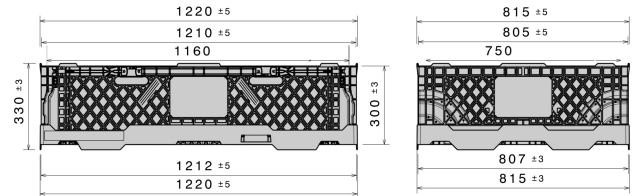

CC1 Pallet Collar

48.0" x 32.1"

Art.-Nr.: 82550801

Technical Data*1			
External Dimensions	48,0 x 32,1 x 11,8" (1220 x 815 x 300 mm)	Internal Dimensions	45,7 x 29,5 x 11,8" (1160 x 750 x 300 mm)
Volume	9.2 ft ³		
Weight (lbs)	17.2 lbs		
Material*2	PE		
Folding height	2.95 Inch		
Extra Load (lbs)	1100 lbs		
Characteristics		Options	
Color: light gray		Lip options	
Lips: 0.4"		Transponder (RFID)	
Stackable			
Temperature stability: -30 °C to +40 °C, briefly up to +90 °C			
Loading quantities (Pcs / Approximate amount)			
Guideline: 14-fold stacking on euro pallet.			
Labelling			
Customised printing and numbering available on request depending on quantity. Position upon consultation.			