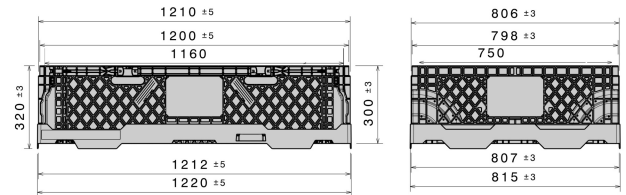

CC1 Pallet Collar

48.0" x 32.1"

Art.-Nr.: 82550800

Technical Data*1			
External Dimensions	48.0 x 32.1 x 11.8" (1220 x 815 x 300 mm)	Internal Dimensions	45.7 x 29.5 x 11.8" (1160 x 750 x 300 mm)
Volume	9.2 ft ³		
Weight (lbs)	17.2 lbs		
Material*2	PE		
Folding height	2.95 Inch		
Extra Load (lbs)	1100 lbs		
Characteristics		Options	
Color: light gray		Lip options	
Stackable		Lid	
Temperature stability: -30 °C to +40 °C, briefly up to +90 °C		Transponder (RFID)	
Loading quantities (Pcs / Approximate amount)			
Guideline: 14-fold stacking on euro pallet.			
Labelling			
Customised printing and numbering available on request depending on quantity. Position upon consultation.			