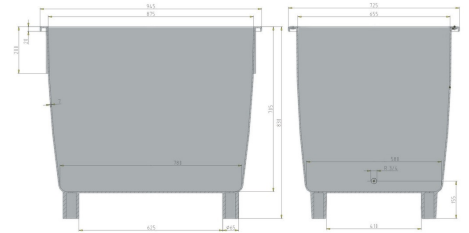

Universal container / Grit bin

105 gal

Art.-Nr.: 81015850

Technical Data*1

External Dimensions	37.2 x 28.5 x 32.8 " / with lid 36.6 "	Internal Dimensions	34.4 x 25.8 x 27.8 "
Weight (lbs)	46.3 lbs		
Nennvolumen (l) test 1	105 gal		
Material*2	PE		
Load capacity (lbs)	 Holding Capacity 900 lbs	 Extra Load 1400 lbs	
Stacking height	 When nested 7.8 Inch	 When stacked 26 Inch	

Characteristics Options

Color: basaltgray
 4 feet, galvanized bars
 Nestable, stackable with lid
 For temperatures ranging from -22°F to +104°F, briefly up to +194°F
 Accessible with forklift and lift truck
 Overhanging lid edge to prevent water ingress
 Turn lock or locking device (Padlock in addition to locking device possible)