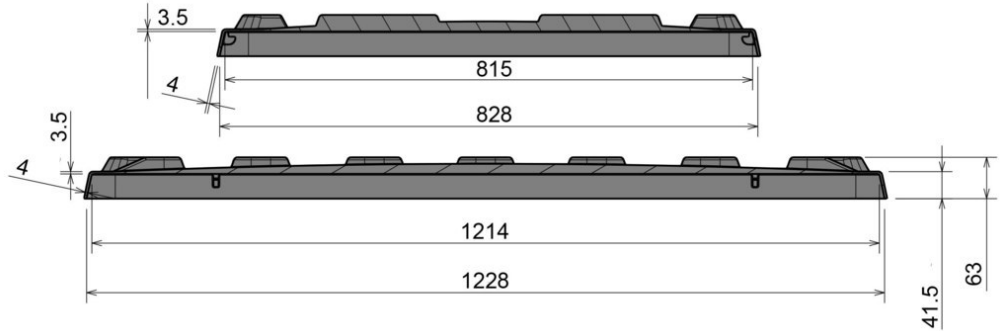

Lid for CB1 pallet box

1200 x 800 mm

Art.-Nr.: 83370810

Technical Data*1			
External Dimensions (mm)	1236 x 836 x 63	Internal Dimensions (mm)	1214 x 815
Weight (kg)	4.7 kg		
Material*2	PE		
Nesting height	25 mm		
Characteristics		Options	
Colour: basalt grey		Data window	
Stackable			
Temperature stability: -30 °C to +40 °C, briefly up to +90 °C			
Loading quantities (Pcs / Approximate amount)			
On request			
Labelling			
Hot stamping of letters and logos on request, depending on quantity. Position on long side.			