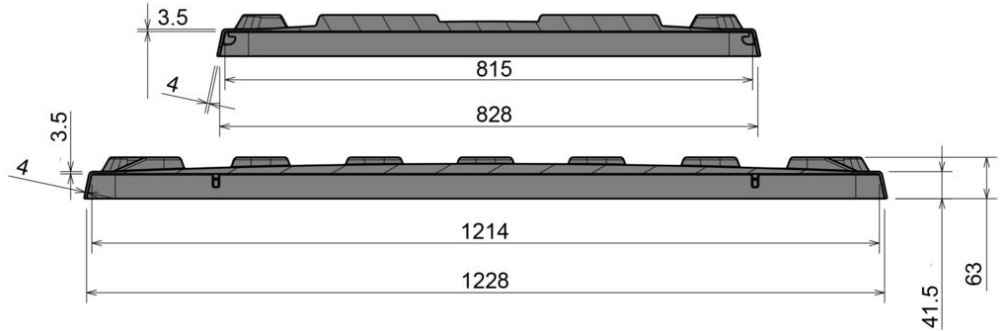

Lid for CB1 pallet box

1200 x 800 mm

Art.-Nr.: 83370800

Technical Data*1			
External Dimensions (mm)	1236 x 836 x 63	Internal Dimensions (mm)	1214 x 815
Weight(kg)	4.7 kg		
Material*2	PE		
Nesting height	25 mm		
Characteristics		Options	
Colour: light grey		Data window	
Stackable			
Temperature stability: -30°C to +40°C, briefly up to +90°C			
Loading quantities (Pcs / Approximate amount)			
On request			
Labelling			
Hot stamping of letters and logos on request, depending on quantity. Position on long side.			