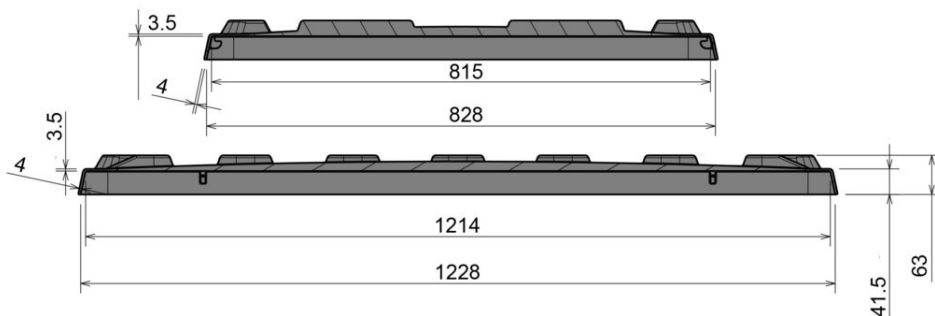

Lid for CB1 pallet box

1200 x 800 mm

Art.-Nr.: 83370700

Technical Data**			
External Dimensions (mm)	1236 x 836 x 63	Internal Dimensions (mm)	1214 x 815
Weight (kg)	4.7 kg		
Material*2	PE		
Nesting height	25 mm		
Characteristics		Options	
Colour: light brown		Data window	
Stackable			
Temperature stability: -30°C to +40°C, briefly up to +90°C			
Loading quantities (Pcs / Approximate amount)			
On request			
Labelling			
Hot stamping of letters and logos on request, depending on quantity. Position on long side.			