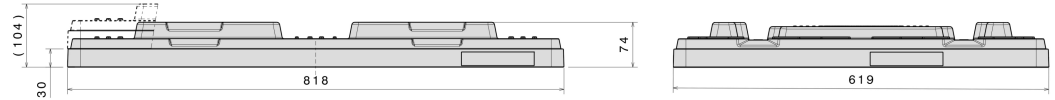

Pallet Lid 800 x 600 mm

Art.-Nr.: 83592213

Technical Data*1			
External Dimensions (mm)	818 x 619 x 74 mm	Internal Dimensions (mm)	811 x 612 mm
Weight (kg)	2.8 kg		
Material*2	PE		
Nesting height	30 mm		
Characteristics		Options	
Colour: black		-	
Stackable			
Temperature stability: -30°C to +40°C, briefly up to +90°C			
Loading quantities (Pcs / Approximate amount)			
Guideline: 30 lids per pallet. Exact loading quantities on request.			
Labelling			
Hot stamping of letters and logos on request, depending on quantity. Position on long side.			