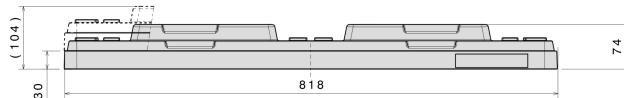

Pallet Lid 800 x 600 mm

Art.-Nr.: 83599802

Technical Data*1			
External Dimensions (mm)	818 x 619 x 74 mm	Internal Dimensions (mm)	811 x 612 mm
Weight (kg)	2.8 kg		
Material*2	PE		
Nesting height	30 mm		
Characteristics		Options	
CR2 Version		-	
Colour: basalt grey			
Stackable			
Temperature stability: -30 °C to +40 °C, briefly up to +90 °C			
Loading quantities (Pcs / Approximate amount)			
Guideline: 30 lids per pallet. Exact loading quantities on request.			
Labelling			
Hot stamping of letters and logos on request, depending on quantity. Position on long side.			