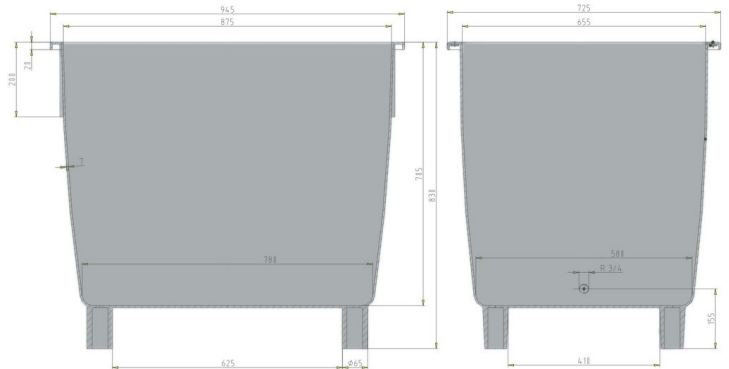

## Universal container / Grit bin

400 l

Art.-Nr.: 81015850

Technical Data**1			
External Dimensions (mm)	945 x 725 x 830 mm/ with lid 930 mm	Internal Dimensions (mm)	875 x 655 x 705 mm
Weight (kg)	21,0 kg		
Nennvolumen (l) test 1	400 l		
Material*2	PE		
Load capacity (kg)	 <b>Holding Capacity</b> 400kg	 <b>Extra Load</b> 645kg	
Stacking height (mm)	 <b>When nested</b> 198mm	 <b>When stacked</b> 660mm	
Characteristics		Options	
Colour: basalt grey 4 feet, galvanised bars Nestable, stackable with lid For temperatures ranging from -30 °C to +40 °C, briefly up to +90 °C Accessible with forklift and lift truck Overhanging lid edge to prevent water ingress Turn lock or locking device (Padlock in addition to locking device possible)		-	
Loading quantities (Pcs / Approximate amount)			
On request			
Labelling			
Customised printing and numbering available on request depending on quantity. Position upon consultation.			