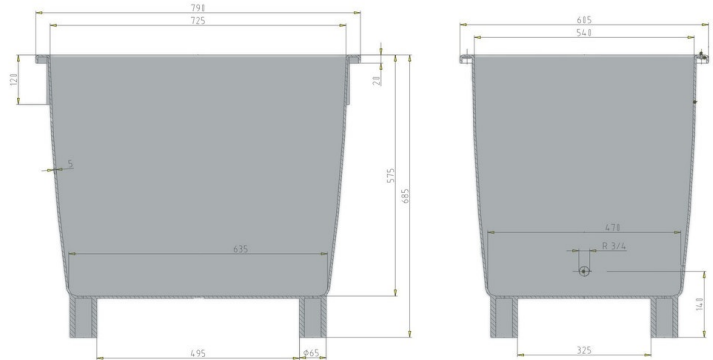

Universal container / Grit bin

400 l

Art.-Nr.: 81025850

Technical Data**			
External Dimensions (mm)	790 x 605 x 685 mm/ with lid 775 mm	Internal Dimensions (mm)	725 x 540 x 575 mm
Weight (kg)	13,5 kg		
Nennvolumen (l) test 1	210 l		
Material*2	PE		
Load capacity (kg)	 Holding Capacity 210kg	 Extra Load 270kg	
Stacking height (mm)	 When nested 115mm	 When stacked 660mm	
Characteristics		Options	
Colour: basalt grey 4 feet, galvanised bars Nestable, stackable with lid For temperatures ranging from -30 °C to +40 °C, briefly up to +90 °C Accessible with forklift and lift truck Overhanging lid edge to prevent water ingress Turn lock or locking device (Padlock in addition to locking device possible)		-	
Loading quantities (Pcs / Approximate amount)			
On request			
Labelling			
Customised printing and numbering available on request depending on quantity. Position upon consultation.			