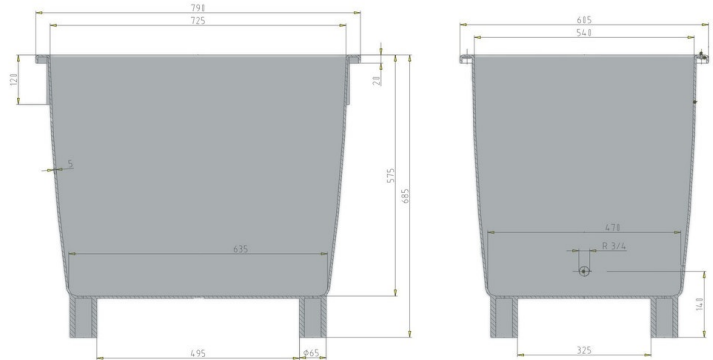

Universal container / Grit bin 210 l

Art.-Nr.: 81025550

Technical Data**			
External Dimensions (mm)	790 x 605 x 685 mm/ with lid 775 mm	Internal Dimensions (mm)	725 x 540 x 575 mm
Weight (kg)	13,5 kg		
Nennvolumen (l) test 1	210 l		
Material*2	PE		
Load capacity (kg)	 Holding Capacity 210kg	 Extra Load 270kg	
Stacking height (mm)	 When nested 115mm	 When stacked 660mm	
Characteristics		Options	
Colour: green 4 feet, galvanised bars Nestable, stackable with lid For temperatures ranging from -30 °C to +40 °C, briefly up to +90 °C Accessible with forklift and lift truck Overhanging lid edge to prevent water ingress Turn lock or locking device (Padlock in addition to locking device possible)		-	
Loading quantities (Pcs / Approximate amount)			
On request			
Labelling			
Customised printing and numbering available on request depending on quantity. Position upon consultation.			