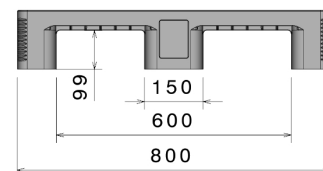

EURO L1®

1200 x 800 mm

Art.-Nr.: 83241880

Technical Data*1			
Dimensions L x W x H (mm)	1200 x 800 x 150 mm		
Weight (kg)	20.0 kg		
Material*2	PE		
Load capacity (kg)*3	 Static 7500 kg	 Dynamic 1250 kg	 In Racking System 1250 kg
Characteristics		Options	
Colour: light grey / light blue Runners: 3, welded Reinforcement profiles: 5 Antislip: Palgrip® anti-slip strips on the top deck, Palgrip® anti-slip runners Temperature stability: -30 °C to +40 °C, briefly up to +90 °C		Rimoptions Transponder (RFID) Palgrip® anti-slip runners Lid Palgrip® anti-slip clips on the underside of the deck	
Loading quantities (Pcs / Approximate amount)			
 Container	Container 20': 215 Container 40': -	Container 40' High Cube: 465 Conventional trailer 45' high cube container: -	
 Truck	MEGA-Trailer: 627	Jumbo: 722	
Labelling			
Customised printing and numbering available on request depending on quantity. Position upon consultation.			