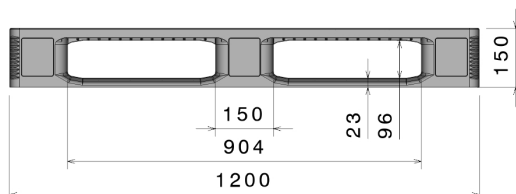

EURO L1®

1200 x 800 mm

Art.-Nr.: 83241880

Technical Data*1			
Dimensions L x W x H (mm)	1200 x 800 x 150 mm		
Weight (kg)	20.0 kg		
Material*2	PE		
Load capacity (kg)*3	 Static 7500 kg	 Dynamic 1250 kg	 In Racking System 1250 kg
Characteristics		Options	
Colour: light grey / light blue Runners: 3, welded Reinforcement profiles: 5 Antislip: Palgrip® anti-slip strips on the top deck, Palgrip® anti-slip runners Temperature stability: -30 °C to +40 °C, briefly up to +90 °C		Rimoptions Transponder (RFID) Palgrip® anti-slip runners Lid Palgrip® anti-slip clips on the underside of the deck	
Loading quantities (Pcs / Approximate amount)			
 Container	Container 20': 215 Container 40': -	Container 40' High Cube: 465 Conventional trailer 45' high cube container: -	
 Truck	MEGA-Trailer: 627	Jumbo: 722	
Labelling			
Customised printing and numbering available on request depending on quantity. Position upon consultation.			