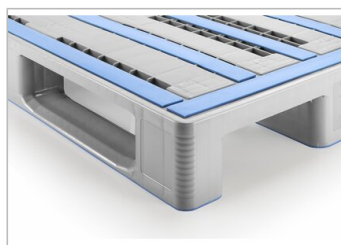

EURO L1®

1200 x 800 mm

Art.-Nr.: 83241880

Technical Data*1			
Dimensions L x W x H (mm)	1200 x 800 x 150 mm		
Weight (kg)	20.0 kg		
Material*2	PE		
Load capacity (kg)*3	 Static 7500 kg	 Dynamic 1250 kg	 In Racking System 1250 kg
Characteristics		Options	
Colour: light grey / light blue Runners: 3, welded Reinforcement profiles: 5 Antislip: Palgrip® anti-slip strips on the top deck, Palgrip® anti-slip runners Temperature stability: -30 °C to +40 °C, briefly up to +90 °C		Rimoptions Transponder (RFID) Palgrip® anti-slip runners Lid Palgrip® anti-slip clips on the underside of the deck	
Loading quantities (Pcs / Approximate amount)			
 Container	Container 20': 215 Container 40': -	Container 40' High Cube: 465 Conventional trailer 45' high cube container: -	
 Truck	MEGA-Trailer: 627	Jumbo: 722	
Labelling			
Customised printing and numbering available on request depending on quantity. Position upon consultation.			

*2 Our service team is pleased to be at your disposal if you require exact information about material compositions.

*3 **Static load:** resistance to pressure on a flat ground surface and an evenly distributed load at a room temperature of approx. 20 °C.