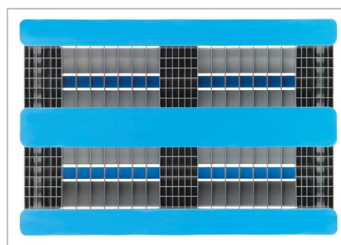

EURO L1®

1200 x 800 mm

Art.-Nr.: 83241880

Technical Data*1			
Dimensions L x W x H (mm)	1200 x 800 x 150 mm		
Weight (kg)	20.0 kg		
Material*2	PE		
Load capacity (kg)*3	 Static 7500 kg	 Dynamic 1250 kg	 In Racking System 1250 kg
Characteristics		Options	
Colour: light grey / light blue Runners: 3, welded Reinforcement profiles: 5 Antislip: Palgrip® anti-slip strips on the top deck, Palgrip® anti-slip runners Temperature stability: -30 °C to +40 °C, briefly up to +90 °C		Rimoptions Transponder (RFID) Palgrip® anti-slip runners Lid Palgrip® anti-slip clips on the underside of the deck	
Loading quantities (Pcs / Approximate amount)			
 Container	Container 20': 215 Container 40': -	Container 40' High Cube: 465 Conventional trailer 45' high cube container: -	
 Truck	MEGA-Trailer: 627	Jumbo: 722	
Labelling			
Customised printing and numbering available on request depending on quantity. Position upon consultation.			