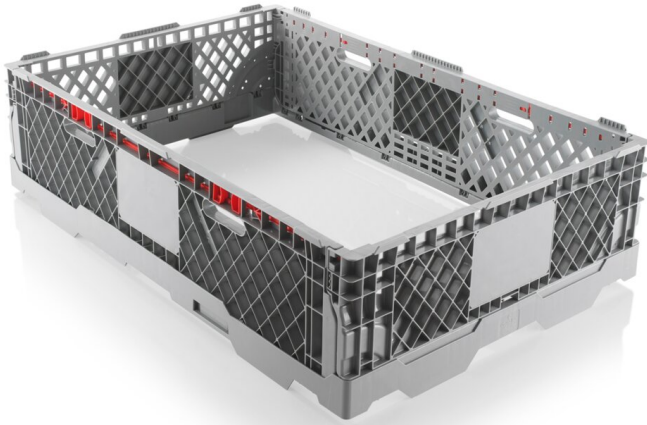

CC1 Pallet Collar

1220 x 815 mm

Art.-Nr.: 82550801

Technical Data^{*1}

External Dimensions L x W x H (mm)	1220 x 815 x 300 mm	Internal Dimensions L x W x H (mm)	1160 x 750 x 300 mm
Volume (l)	265 l		
Weight (kg)	7,8 kg		
Material ^{*2}	PE		
Folding height (mm)	75 mm		
Stacking Load (kg) ^{*3}	500kg		

Characteristics

Colour: light grey
 Rims: 10 mm
 Stackable
 Temperature stability: -30°C to +40°C, briefly up to +90°C

Options

Rimoptions
 Transponder (RFID)

Loading quantities (Pcs / Approximate amount)

Guideline: 14-fold stacking on euro pallet.