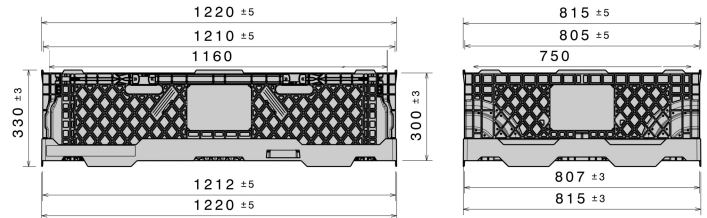

CC1 Pallet Collar

1220 x 815 mm

Art.-Nr.: 82550801

Technical Data^{*1}

External Dimensions L x W x H (mm)	1220 x 815 x 300 mm	Internal Dimensions L x W x H (mm)	1160 x 750 x 300 mm
Volume (l)	265 l		
Weight (kg)	7,8 kg		
Material ^{*2}	PE		
Folding height (mm)	75 mm		
Stacking Load (kg) ^{*3}	500kg		

Characteristics

Colour: light grey
 Rims: 10 mm
 Stackable
 Temperature stability: -30°C to +40°C, briefly up to +90°C

Options

Rimoptions
 Transponder (RFID)

Loading quantities (Pcs / Approximate amount)

Guideline: 14-fold stacking on euro pallet.