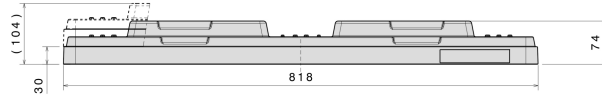

Pallet lid

800 x 600 mm

Art.-Nr.: 83592203

Technical data

External Dimensions L x W x H (mm)	818 x 619 x 74
Internal Dimensions L x W x H (mm)	811 x 612
Weight (kg)	2.8 kg
Material	PE
Nesting Height (mm)	30

Characteristics

Colour: black
 Stackable
 Temperature stability: -30 °C to +40 °C, briefly up to +90 °C

Options

-

Loading quantities (Pcs / Approximate amount)

Guideline: 30 lids per pallet. Exact loading quantities on request.

Labelling

Hot stamping of letters and logos on request, depending on quantity. Position on long side.

*1 All technical data include characteristic features, which have been tested under specially defined conditions. Varying data may result from different conditions of usage such as loading method, prevailing temperature and length of storage time. All data and specified information are subject to change without notice. Our service team is pleased to be at your disposal to check the special requirements of your individual application.