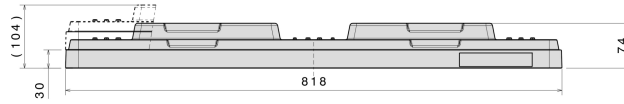

Pallet lid

800 x 600 mm

Art.-Nr.: 83592203

Technical data

External Dimensions L x W x H (mm)	818 x 619 x 74
Internal Dimensions L x W x H (mm)	811 x 612
Weight (kg)	2.8 kg
Material	PE, ESD
Nesting Height (mm)	30

Characteristics

Colour: black
 Stackable
 Temperature stability: -30°C to +40°C, briefly up to +90°C

Options

-

Loading quantities (Pcs / Approximate amount)

Guideline: 30 lids per pallet. Exact loading quantities on request.

Labelling

Hot stamping of letters and logos on request, depending on quantity. Position on long side.

*1 All technical data include characteristic features, which have been tested under specially defined conditions. Varying data may result from different conditions of usage such as loading method, prevailing temperature and length of storage time. All data and specified information are subject to change without notice. Our service team is pleased to be at your disposal to check the special requirements of your individual application.