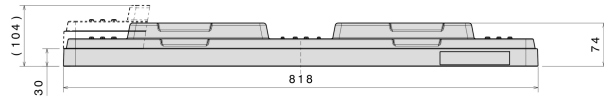

Pallet lid

800 x 600 mm

Art.-Nr.: 83592213

Technical data

External Dimensions L x W x H (mm)	818 x 619 x 74
Internal Dimensions L x W x H (mm)	811 x 612
Weight (kg)	2.8 kg
Material	PE
Nesting Height (mm)	30

Characteristics

Colour: black
Stackable
Temperature stability: -30 °C to +40 °C, briefly up to +90 °C

Options

-

Loading quantities (Pcs / Approximate amount)

Guideline: 30 lids per pallet. Exact loading quantities on request.