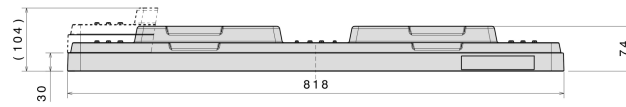

Pallet lid

800 x 600 mm

Art.-Nr.: 83592213

Technical data	
External Dimensions L x W x H (mm)	818 x 619 x 74
Internal Dimensions L x W x H (mm)	811 x 612
Weight (kg)	2.8 kg
Material	PE
Nesting Height (mm)	30
Characteristics	Options
Colour: black	-
Stackable	
Temperature stability: -30°C to +40°C, briefly up to +90°C	
Loading quantities (Pcs / Approximate amount)	
Guideline: 30 lids per pallet. Exact loading quantities on request.	
Labelling	
Hot stamping of letters and logos on request, depending on quantity. Position on long side.	