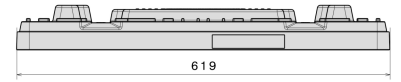

Pallet lid

800 x 600 mm

Art.-Nr.: 83599802

Technical data

External Dimensions L x W x H (mm)	818 x 619 x 74
Internal Dimensions L x W x H (mm)	811 x 612
Weight (kg)	2.8 kg
Material	PE
Nesting Height (mm)	30

Characteristics

CR2 Version
Colour: basalt grey
Stackable
Temperature stability: -30 °C to +40 °C, briefly up to +90 °C

Options

-

Loading quantities (Pcs / Approximate amount)

Guideline: 30 lids per pallet. Exact loading quantities on request.