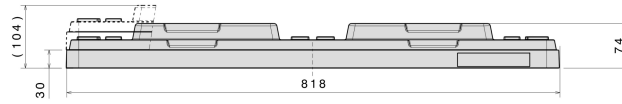

Pallet lid

800 x 600 mm

Art.-Nr.: 83599802

Technical data

External Dimensions L x W x H (mm)	818 x 619 x 74
Internal Dimensions L x W x H (mm)	811 x 612
Weight (kg)	2.8 kg
Material	PE
Nesting Height (mm)	30

Characteristics

CR2 Version
Colour: basalt grey
Stackable
Temperature stability: -30 °C to +40 °C, briefly up to +90 °C

Options

-

Loading quantities (Pcs / Approximate amount)

Guideline: 30 lids per pallet. Exact loading quantities on request.