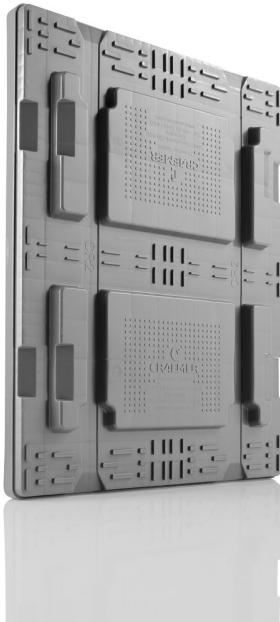

# Pallet lid

800 x 600 mm

Art.-Nr.: 83599802

## Technical data

External Dimensions L x W x H (mm)	818 x 619 x 74
Internal Dimensions L x W x H (mm)	811 x 612
Weight (kg)	2.8 kg
Material	PE
Nesting Height (mm)	30

## Characteristics

CR2 Version  
 Colour: basalt grey  
 Stackable  
 Temperature stability: -30 °C to +40 °C, briefly up to +90 °C