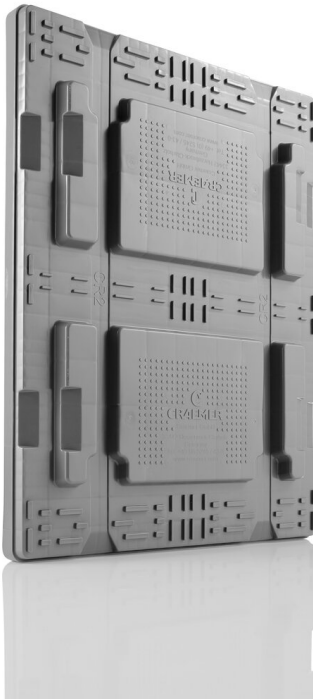

Pallet lid

800 x 600 mm

Art.-Nr.: 83599802

Technical data	
External Dimensions L x W x H (mm)	818 x 619 x 74
Internal Dimensions L x W x H (mm)	811 x 612
Weight (kg)	2.8 kg
Material	PE
Nesting Height (mm)	30
Characteristics	Options
CR2 Version	-
Colour: basalt grey	
Stackable	
Temperature stability: -30 °C to +40 °C, briefly up to +90 °C	
Loading quantities (Pcs / Approximate amount)	
Guideline: 30 lids per pallet. Exact loading quantities on request.	
Labelling	
Hot stamping of letters and logos on request, depending on quantity. Position on long side.	