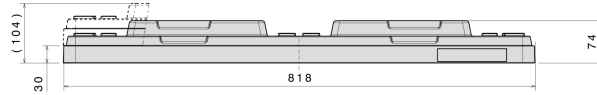

Pallet lid

800 x 600 mm

Art.-Nr.: 83599802

Technical data	
External Dimensions L x W x H (mm)	818 x 619 x 74
Internal Dimensions L x W x H (mm)	811 x 612
Weight (kg)	2.8 kg
Material	PE
Nesting Height (mm)	30
Characteristics	Options
CR2 Version	-
Colour: basalt grey	
Stackable	
Temperature stability: -30 °C to +40 °C, briefly up to +90 °C	
Loading quantities (Pcs / Approximate amount)	
Guideline: 30 lids per pallet. Exact loading quantities on request.	
Labelling	
Hot stamping of letters and logos on request, depending on quantity. Position on long side.	