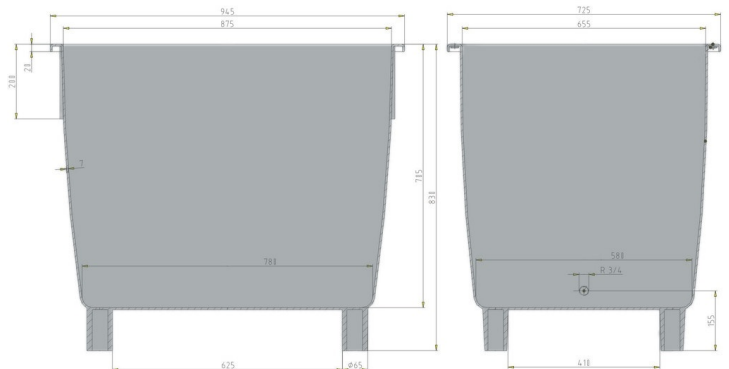

Universal container / Grit bin

400 l

Art.-Nr.: 81015850

Technical Data*1			
External Dimensions L x W x H (mm)	945 x 725 x 830 mm/ with lid 930 mm	Internal Dimensions L x W x H (mm)	875 x 655 x 705 mm
Weight (kg)	21.0 kg		
Nennvolumen (l) test 1	400 l		
Material*2	PE		
Load capacity (kg)	 Holding Capacity 400kg	 Extra Load 645kg	
Stacking height (mm)	 When nested 198mm	 When stacked 660mm	
Characteristics		Options	
Colour: basalt grey 4 feet, galvanised bars Nestable, stackable with lid For temperatures ranging from -30 °C to +40 °C, briefly up to +90 °C Accessible with forklift and lift truck Overhanging lid edge to prevent water ingress Turn lock or locking device (Padlock in addition to locking device possible)		-	
Loading quantities (Pcs / Approximate amount)			
On request			
Labelling			
Customised printing and numbering available on request depending on quantity. Position upon consultation.			