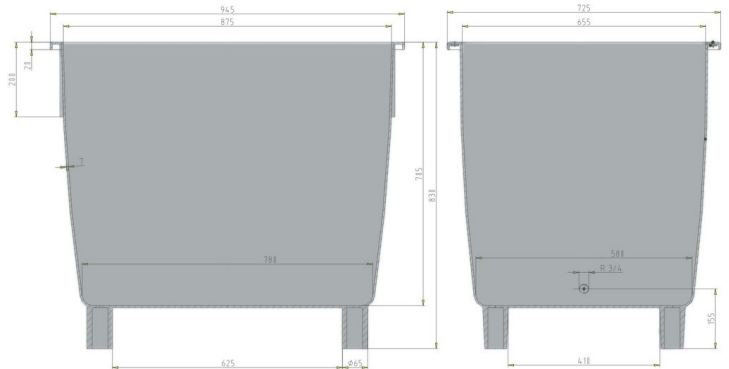

Universal container / Grit bin 400 l

Art.-Nr.: 81015550

Technical Data**1				
External Dimensions L x W x H (mm)	945 x 725 x 830 mm/ with lid 930 mm	Internal Dimensions L x W x H (mm)	875 x 655 x 705 mm	
Weight (kg)	21.0 kg			
Nennvolumen (l) test 1	400 l			
Material*2	PE			
Load capacity (kg)	Holding Capacity 400kg	Extra Load 645kg		
Stacking height (mm)	When nested 198mm	When stacked 660mm		
Characteristics		Options		
Colour: green 4 feet, galvanised bars Nestable, stackable with lid For temperatures ranging from -30 °C to +40 °C, briefly up to +90 °C Accessible with forklift and lift truck Overhanging lid edge to prevent water ingress Turn lock or locking device (Padlock in addition to locking device possible)		-		
Loading quantities (Pcs / Approximate amount)				
On request				
Labelling				
Customised printing and numbering available on request depending on quantity. Position upon consultation.				