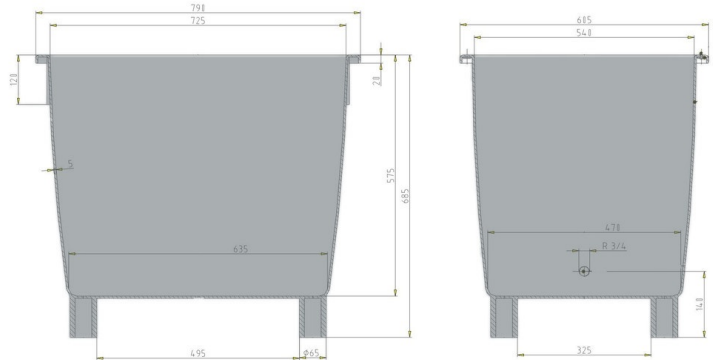

Universal container / Grit bin

210 l

Art.-Nr.: 81025850

Technical Data**			
External Dimensions L x W x H (mm)	790 x 605 x 685 mm/ with lid 775 mm	Internal Dimensions L x W x H (mm)	725 x 540 x 575 mm
Weight (kg)	13.5 kg		
Nennvolumen (l) test 1	210 l		
Material*2	PE		
Load capacity (kg)	 Holding Capacity 210kg	 Extra Load 270kg	
Stacking height (mm)	 When nested 115mm	 When stacked 660mm	
Characteristics		Options	
Colour: basalt grey 4 feet, galvanised bars Nestable, stackable with lid For temperatures ranging from -30 °C to +40 °C, briefly up to +90 °C Accessible with forklift and lift truck Overhanging lid edge to prevent water ingress Turn lock or locking device (Padlock in addition to locking device possible)		-	
Loading quantities (Pcs / Approximate amount)			
On request			
Labelling			
Customised printing and numbering available on request depending on quantity. Position upon consultation.			