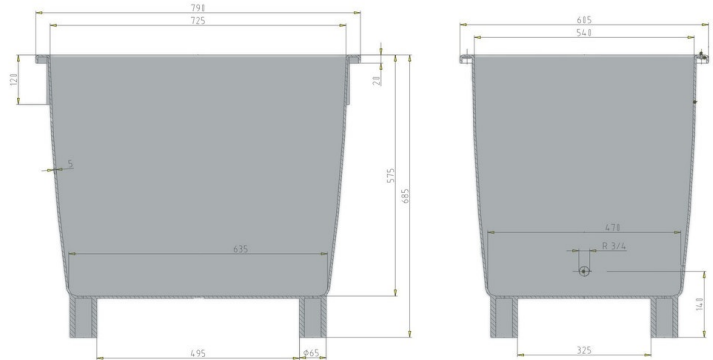

Universal container / Grit bin

210 l

Art.-Nr.: 81025550

Technical Data*1			
External Dimensions L x W x H (mm)	790 x 605 x 685 mm/ with lid 775 mm	Internal Dimensions L x W x H (mm)	725 x 540 x 575 mm
Weight (kg)	13.5 kg		
Nennvolumen (l) test 1	210 l		
Material*2	PE		
Load capacity (kg)	 Holding Capacity 210kg	 Extra Load 270kg	
Stacking height (mm)	 When nested 115mm	 When stacked 660mm	
Characteristics		Options	
Colour: green 4 feet, galvanised bars Nestable, stackable with lid For temperatures ranging from -30 °C to +40 °C, briefly up to +90 °C Accessible with forklift and lift truck Overhanging lid edge to prevent water ingress Turn lock or locking device (Padlock in addition to locking device possible)		-	
Loading quantities (Pcs / Approximate amount)			
On request			
Labelling			
Customised printing and numbering available on request depending on quantity. Position upon consultation.			