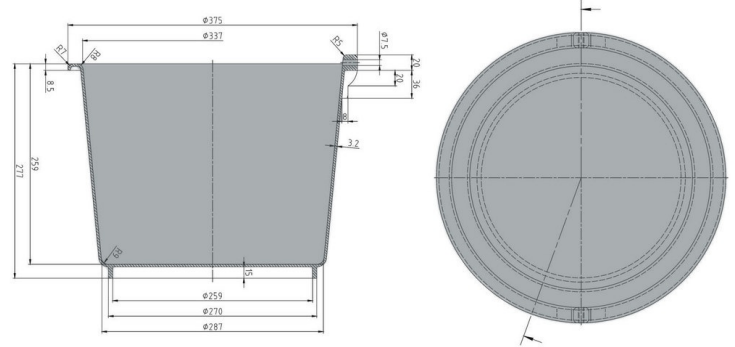

Bucket

20 l

Art.-Nr.: 90000433

Technical data			
External Dimensions L x W x H (mm)	Ø 380 (top) x 280	Internal Dimensions L x W x H (mm)	Ø 337 (top) x 255
Weight (kg)	1.3 kg		
Volume (l)	20 l		
Load capacity (kg)	 Holding Capacity 20 kg	 Extra Load -	
Stacking height (mm)	 When nested 45 mm	 When stacked -	
Characteristics		Options	
Colour: black Round, with steel handles Nestable For temperatures ranging from -30 °C to +40 °C, briefly up to +90 °C Resistant to most chemicals and cleaning agents		-	
Loading quantities (Pcs / Approximate amount)			
On request			
Labelling			
Customised printing and numbering available on request depending on quantity. Position upon consultation.			