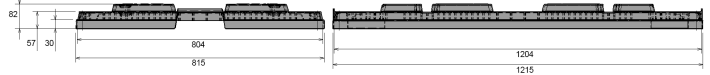

Pallet lid

1200 x 800 mm

Art.-Nr.: 83298800

Technical data

External Dimensions L x W x H (mm)	1215 x 815 x 82
Internal Dimensions L x W x H (mm)	1204 x 804
Weight (kg)	5.5 kg
Material	PE
Nesting Height (mm)	30

Characteristics

Colour: basalt grey
Stackable
Temperature stability: -30 °C to +40 °C, briefly up to +90 °C

Options

Transponder (RFID)

Loading quantities (Pcs / Approximate amount)

Guideline: 30 lids per pallet. Exact loading quantities on request.