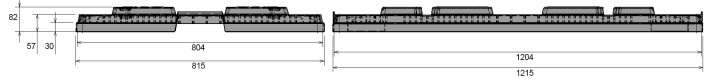

Pallet lid

1200 x 800 mm

Art.-Nr.: 83298800

Technical data

External Dimensions L x W x H (mm)	1215 x 815 x 82
Internal Dimensions L x W x H (mm)	1204 x 804
Weight (kg)	5.5 kg
Material	PE
Nesting Height (mm)	30

Characteristics

Colour: basalt grey
Stackable
Temperature stability: -30 °C to +40 °C, briefly up to +90 °C

Options

Transponder (RFID)

Loading quantities (Pcs / Approximate amount)

Guideline: 30 lids per pallet. Exact loading quantities on request.