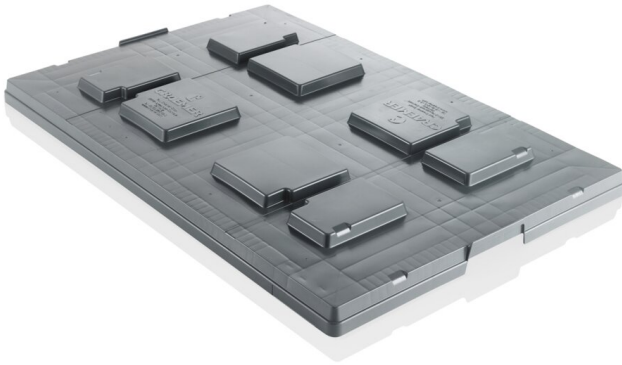

## Pallet lid

1200 x 800 mm

Art.-Nr.: 83298800

### Technical data

External Dimensions L x W x H (mm)	1215 x 815 x 82
Internal Dimensions L x W x H (mm)	1204 x 804
Weight (kg)	5.5 kg
Material	PE
Nesting Height (mm)	30

### Characteristics

Colour: basalt grey  
 Stackable  
 Temperature stability: -30 °C to +40 °C, briefly up to +90 °C