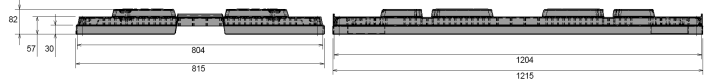

Pallet lid 1200 x 800 mm

Art.-Nr.: 83298800

Technical data

External Dimensions L x W x H (mm)	1215 x 815 x 82
Weight (kg)	5.5 kg
Material*1	PE
Nesting Height (mm)	30

Characteristics

Colour: basalt grey
 Stackable
 Temperature stability: -30 °C to +40 °C, briefly up to +90 °C

Options

Transponder (RFID)

Loading quantities (Pcs / Approximate amount)

Guideline: 30 lids per pallet. Exact loading quantities on request.

Labelling

Hot stamping of letters and logos on request, depending on quantity. Position on long side.